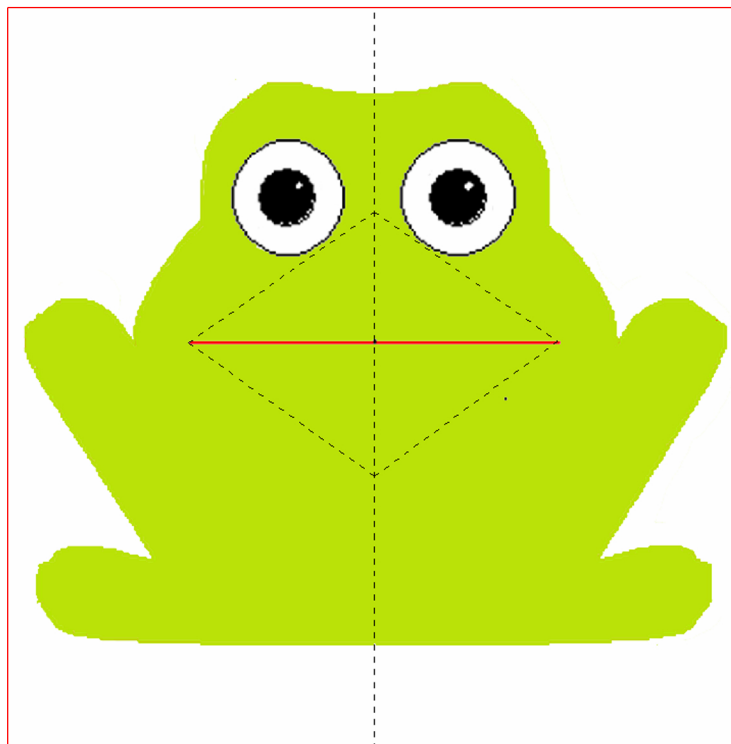

FROG MOUTH POP-UP TEMPLATE

CUT LINES = RED
FOLD LINES = DASH